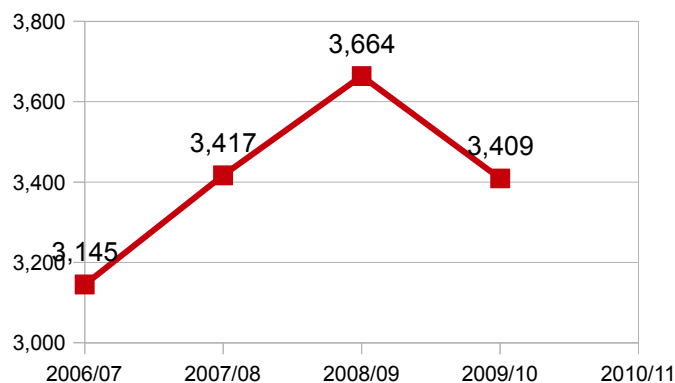

FAST FACTS ABOUT THE CZECH REPUBLIC

CZECH REPUBLIC - U.S. STUDENT MOBILITY

CZECH STUDENTS IN THE U.S.

U.S. STUDENTS IN THE CZECH REPUBLIC

| CZECH STUDENTS IN THE U.S. | |
|----------------------------|-----------------|
| Year | No. of Students |
| 2006/07 academic year | 914 |
| 2010/11 academic year | 765 |
| % Change (2007-2011) | -16.3% |