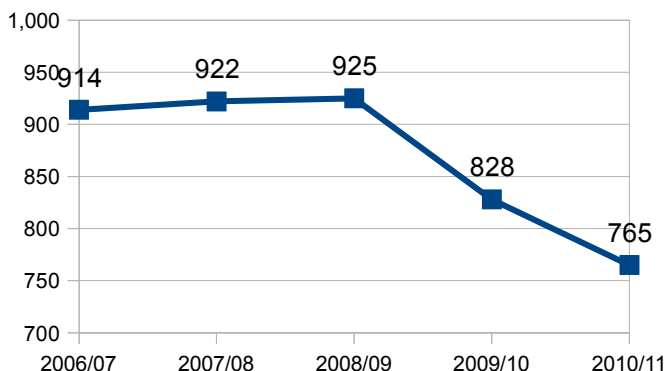

FAST FACTS ABOUT THE CZECH REPUBLIC

CZECH REPUBLIC - U.S. STUDENT MOBILITY

CZECH STUDENTS IN THE U.S.

U.S. STUDENTS IN THE CZECH REPUBLIC

| CZECH STUDENTS IN THE U.S. | |
|----------------------------|-----------------|
| Year | No. of Students |
| 2006/07 academic year | 914 |
| 2010/11 academic year | 765 |
| % Change (2007-2011) | -16.3% |